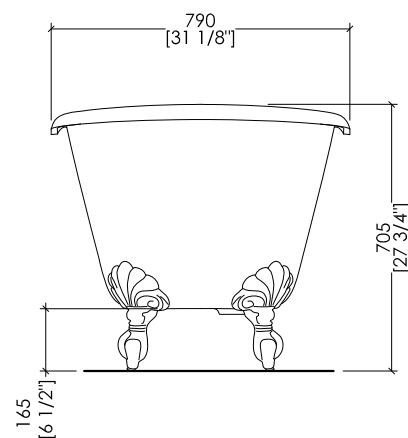

Devon&Devon

ADMIRAL 172

PIEDE MODELLO: EAGLE
FOOT MODEL: EAGLE

2MRADMIRAL172ALDD; 2MRADMIRAL172CRDD; 2MRADMIRAL172OTDD; 2MRADMIRAL172BIDD

- ▶ VASCA (SENZA FORI) CON PIEDI MODELLO EAGLE
- ▶ VASCA:
 - ▶ MATERIALE: ghisa
 - ▶ FINITURA PIEDI: alluminio naturale, alluminio lucido, ottone lucido, smalto bianco
- ▶ TOLLERANZA: ± 2 %
- ▶ DIMENSIONE IMBALLO: mm 2000x900x1000 H
- ▶ PESO NETTO: 194 Kg
- ▶ PESO LORDO: 224 Kg
- ▶ VOLUME: 170 L

- ▶ BATHTUB (WITHOUT HOLES) WITH EAGLE MODEL FEET
- ▶ BATHTUB:
 - ▶ MATERIAL: cast iron
- ▶ FEET FINISH: natural aluminium, polished aluminium, polished brass, white enamel
- ▶ TOLERANCE: ± 2 %
- ▶ PACKAGING SIZE: inch 78 3/4"x 35 3/8"x 39 3/8" H
- ▶ NET WEIGHT: 427.7 Lbs
- ▶ GROSS WEIGHT: 493.8 Lbs
- ▶ VOLUME: 44.9 Gal

Devon&Devon

ADMIRAL 172

PIEDE MODELLO: DECÒ
FOOT MODEL: DECÒ

2MRADMIRAL172PDALDD; 2MRADMIRAL172PDCRDD; 2MRADMIRAL172PDOTDD; 2MRADMIRAL172PDBIDD

- ▶ VASCA (SENZA FORI) CON PIEDI MODELLO DECÒ
- ▶ VASCA:
 - MATERIALE: ghisa
- ▶ FINITURA PIEDI: alluminio naturale, alluminio lucido, ottone lucido, smalto bianco
- ▶ TOLLERANZA: ± 2 %
- ▶ DIMENSIONE IMBALLO: mm 2000x900x1000 H
- ▶ PESO NETTO: 175.6 Kg
- ▶ PESO LORDO: 205.6 Kg
- ▶ VOLUME: 170 L

- ▶ BATHTUB (WITHOUT HOLES) WITH DECÒ MODEL FEET
- ▶ BATHTUB:
 - MATERIAL: cast iron
- ▶ FEET FINISH: natural aluminium, polished aluminium, polished brass, white enamel
- ▶ TOLERANCE: ± 2 %
- ▶ PACKAGING SIZE: inch 78 3/4"x 35 3/8"x 39 3/8" H
- ▶ NET WEIGHT: 387.1 Lbs
- ▶ GROSS WEIGHT: 453.3 Lbs
- ▶ VOLUME: 44.9 Gal