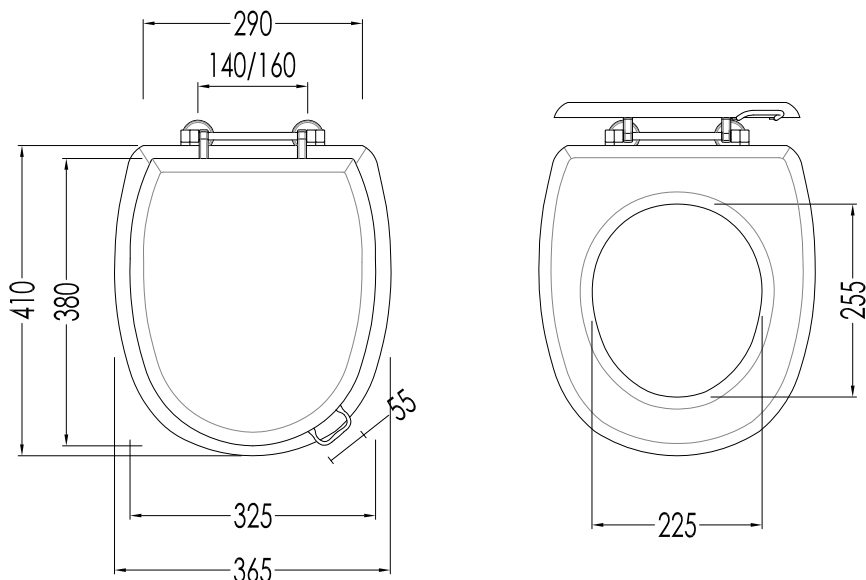

Devon&Devon

BLUES

design **Paola Ciarmatori**

1. SEDILE LEGNO MASSELLO SOLID WOOD SEAT