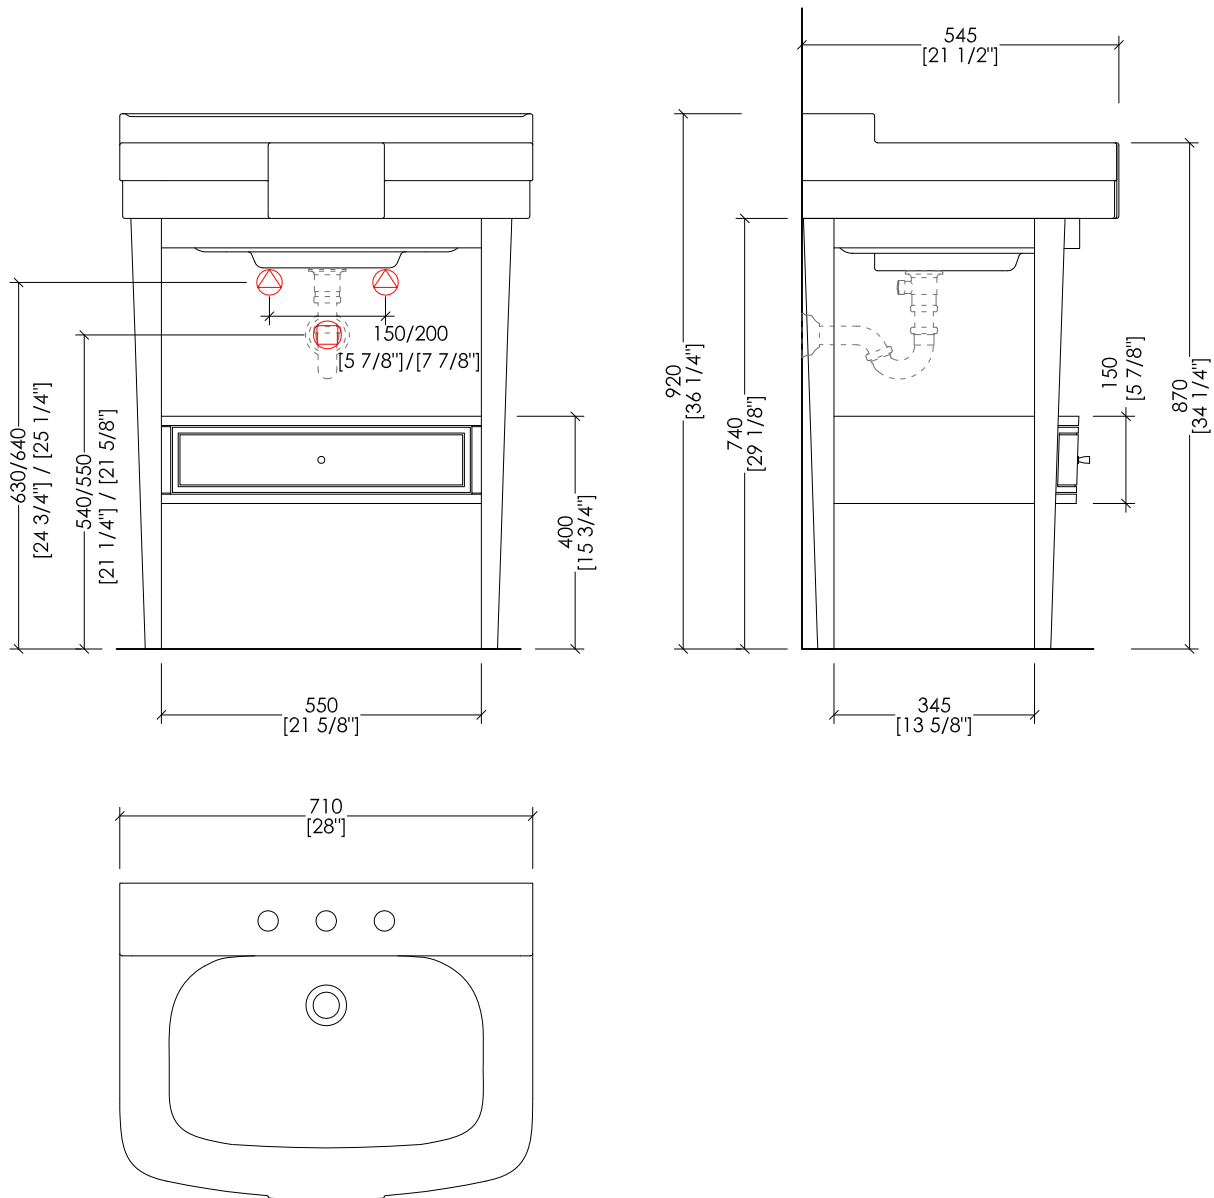

Devon&Devon

BOGART

design Paola Ciarmatori

- MOBILE:
MATERIALE: legno laccato lucido
FINITURA: deep black, pure white, cream, warm grey, blue violet, red, fango, prune
- LAVABO BOGART:
MATERIALE: porcellana
FINITURA: bianco o nero
- DIMENSIONE IMBALLO: mm 880x780x590H
- PESO: 22 Kg

- VANITY UNIT:
MATERIAL: polished lacquered wood
FINISH: deep black, pure white, cream, warm grey, blue violet, red, fango, prune
- BOGART WASHBASIN:
MATERIAL: porcelain
FINISH: white or black
- PACKAGING SIZE: inch 34 5/8"x 30 3/4"x 23 1/4"H
- WEIGHT: 49 Lbs

Devon&Devon

BOGART

design Paola Ciarmatori

IBLG(1-3)FBOG; 2IBLG(1-3)FBOG

- ▶ LAVABO (1-3 FORI)
- ▶ MATERIALE: porcellana
- ▶ FINITURA: bianco o nero
- ▶ TOLLERANZA: $\pm 2\% \geq 750$ mm; $\pm 5\% \leq 750$ mm
- ▶ DIMENSIONI IMBALLO: mm 720x260x580H
- ▶ PESO: 22 Kg

- ▶ BASIN (1-3 TAP HOLES)
- ▶ MATERIAL: porcelain
- ▶ FINISH: white or black
- ▶ TOLERANCE: $\pm 2\% \geq 29 1/2$ " inch; $\pm 5\% \leq 29 1/2$ " inch
- ▶ PACKAGING SIZE: inch 28 3/8"x 10 1/4"x 22 7/8"H
- ▶ WEIGHT: 49 Lbs