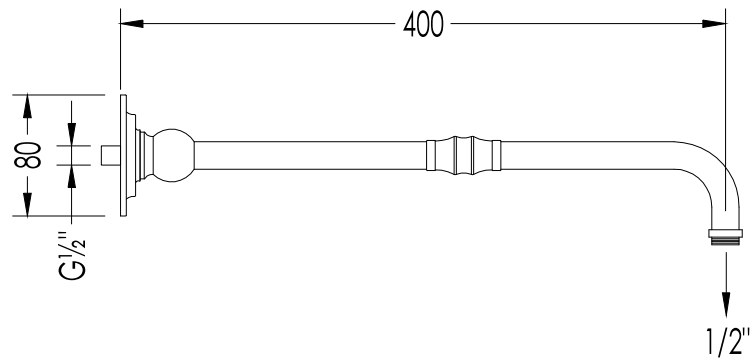

Devon&Devon

SHOWER ARMS

AQ5902CR; AQ5902OT; AQ5902NKS

- BRACCIO DOCCIA
- MATERIALE: ottone
- FINITURA: cromo, oro chiaro o nickel lucido
- TOLLERANZA: $\pm 2\%$
- DIMENSIONE IMBALLO: mm 470x150x95 H
- PESO: 1.8 Kg

- SHOWER ARM
- MATERIAL: brass
- FINISH: chrome, light gold or polished nickel
- TOLERANCE: $\pm 2\%$
- PACKAGING SIZE: mm 470x150x95 H
- WEIGHT: 1.8 Kg

N.B. Tutte le misure sono in millimetri. Questo disegno è di proprietà Devon&Devon. Non può essere riprodotto o trasmesso a terzi senza autorizzazione.

N.B. All measurements are in millimetres. This drawing is property of Devon&Devon. It may not be reproduced or transmitted to third parties without authorization.