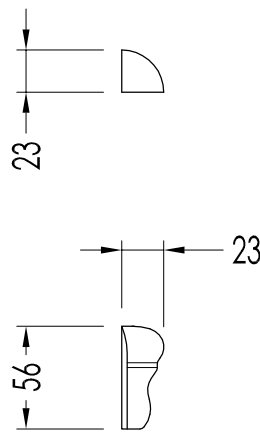

- ▶ END PANEL
- ▶ MATERIAL: white clay
- ▶ AVAILABLE COLOURS: white, cream, warm grey or black
- ▶ TOLERANCE: ± 2 mm
- ▶ PACKAGING: loose pieces
- ▶ WEIGHT: 0.047 Kg/pcs.

N.B. All measurements are in millimetres. This drawing is property of Devon&Devon. It may not be reproduced or transmitted to third parties without authorization.

N.B. Tutte le misure sono in millimetri. Questo disegno è di proprietà Devon&Devon. Non può essere riprodotto o trasmesso a terzi senza autorizzazione.

- ▶ FRAME 1
- ▶ MATERIAL: white clay
- ▶ AVAILABLE COLOURS: white, cream, warm grey or black
- ▶ TOLERANCE: ± 2 mm
- ▶ PACKAGING: loose pieces
- ▶ WEIGHT: 0.38 Kg/pcs.

N.B. All measurements are in millimetres. This drawing is property of Devon&Devon. It may not be reproduced or transmitted to third parties without authorization.

Devon&Devon

LAMBRIS

CGLAMTECO1WH; CGLAMTECO1CR; CGLAMTECO1WG; CGLAMTECO1BL