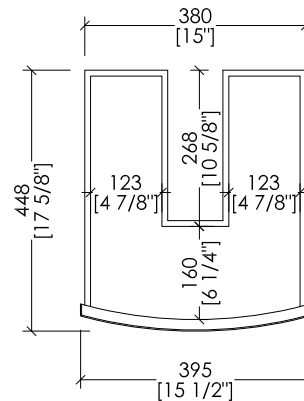

CASSETTO / DRAWER

PREDISPOSIZIONE PER ADDUZIONE ACQUA

PREDISPOSIZIONE PER SIFONE

POSITION FOR WATER INLET

POSITION FOR SIPHON

► **MOBILE:**
MATERIALE: legno laccato lucido
FINITURA: deep black, pure white, cream, warm grey, blue violet, red, fango, prune
► **LAVABO SEMI-INCASSO WESTMINSTER:**
MATERIALE: porcellana
FINITURA: bianco o nero
► **DIMENSIONE IMBALLO:** mm 700x520x550H
► **PESO:** 23 Kg

► **VANITY UNIT:**
MATERIAL: lacquered wood
FINISH: deep black, pure white, cream, warm grey, blue violet, red, fango, prune
► **WESTMISTER SEMI-INSET BASIN:**
MATERIAL: porcelain
FINISH: white or black
► **PACKAGING SIZE:** inch 27 1/2"x 20 1/2"x 21 5/8"H
► **WEIGHT:** 51 Lbs

N.B. Tutte le misure sono in millimetri/pollici. Questo disegno è di proprietà Devon&Devon. Non può essere riprodotto o trasmesso a terzi senza autorizzazione.

N.B. All measurements are in millimetres/inch. This drawing is property of Devon&Devon. It may not be reproduced or transmitted to third parties without authorization.